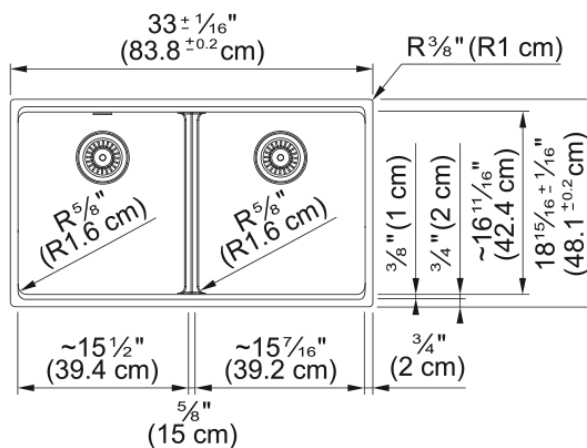

Maris Undermount Sink - MAG1201515-ONY-S | 125.0687.123

Technical Data

Aspect

Sink type	Sink
Type of material	Granite
Number of bowls	2
Color	Onyx
Surface finish	None

Product Dimensions

Exterior size: right to left	33.008
Exterior size: front to back	18.937
Large bowl size: right to left	15.252
Large bowl size: front to back	16.732
Large bowl: depth	9.488
Small bowl size: right to left	15.252
Small bowl size: front to back	16.732
Small bowl: depth	9.488

Installation

Minimum cabinet size	36"
----------------------	-----

Product specifications

Installation type	Undermount
Drain hole	3 1/2"
Position of drainer	No drainer

Product identification

Product brand	FRANKE
Product family	Maris
Collection	Maris
Certified by	IAPMO