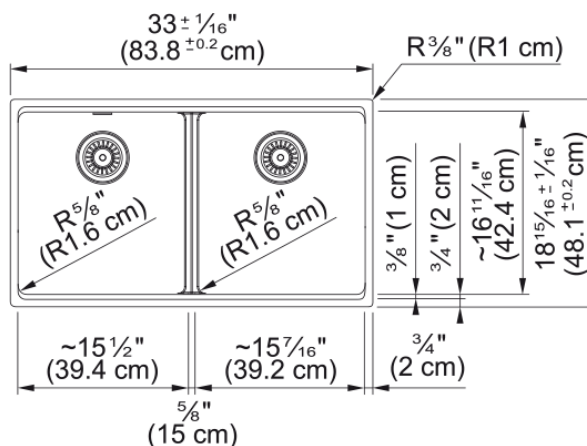

Maris Undermount Sink - MAG1201515-PWT | 125.0686.992

Technical Data

Aspect

Sink type	Sink
Type of material	Granite
Number of bowls	2
Color	Polar white
Surface finish	None

Product Dimensions

Exterior size: right to left	33.008
Exterior size: front to back	18.937
Large bowl size: right to left	15.252
Large bowl size: front to back	16.732
Large bowl: depth	9.488
Small bowl size: right to left	15.252
Small bowl size: front to back	16.732
Small bowl: depth	9.488

Installation

Minimum cabinet size	36"
----------------------	-----

Product specifications

Installation type	Undermount
Drain hole	3 1/2"
Position of drainer	No drainer

Product identification

Product brand	FRANKE
Product family	Maris
Collection	Maris
Certified by	IAPMO