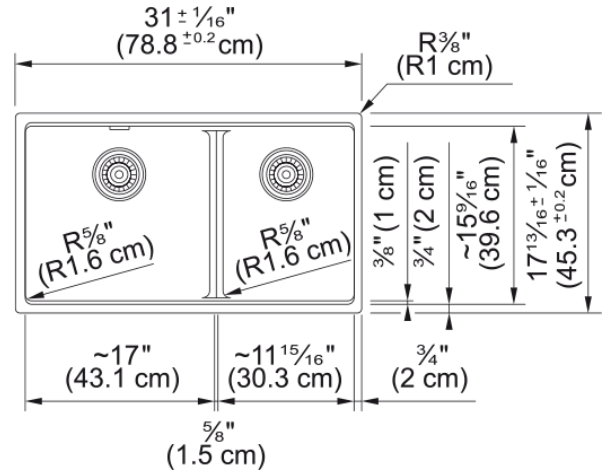

Maris Undermount Sink - MAG1601611LD-CHA | 125.0687.078

Technical Data

Aspect

Sink type	Sink
Type of material	Granite
Number of bowls	2
Color	Champagne
Surface finish	None

Product Dimensions

Exterior size: right to left	31.024
Exterior size: front to back	17.835
Large bowl size: right to left	16.945
Large bowl size: front to back	15.606
Large bowl: depth	9.492
Small bowl size: right to left	11.984
Small bowl size: front to back	15.606
Small bowl: depth	9.492

Installation

Minimum cabinet size	36"

Product specifications

Installation type	Undermount
Drain hole	3 1/2"
Position of drainer	No drainer

Product identification

Product brand	FRANKE
Product family	Maris
Collection	Maris
Certified by	IAPMO

Features

Drainers number	No drainer