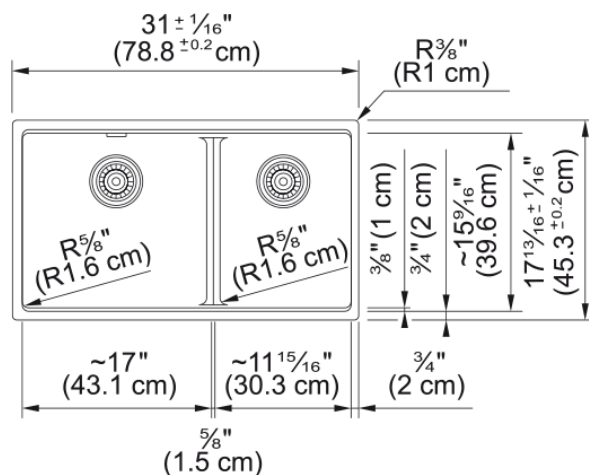

Maris Undermount Sink-MAG1601611LD-CHA-S | 125.0687.227

Technical Data

Aspect

Sink type	Sink
Type of material	Granite
Number of bowls	2
Color	Champagne
Surface finish	None

Product Dimensions

Exterior size: right to left	31.024
Exterior size: front to back	17.835
Large bowl size: right to left	16.945
Large bowl size: front to back	15.606
Large bowl: depth	9.492
Small bowl size: right to left	11.984
Small bowl size: front to back	15.606
Small bowl: depth	9.492

Installation

Minimum cabinet size	33"
----------------------	-----

Product specifications

Installation type	Undermount
Drain hole	3 1/2"
Position of drainer	No drainer

Product identification

Product brand	FRANKE
Product family	Maris
Collection	Maris
Certified by	IAPMO

Features

Drainers number	No drainer
-----------------	------------

Product reversibility	No
Faucet ledge	No
Strainer assembly included	Yes
Strainer assembly type	Manual
Overflow	No
Number of faucet holes	No faucet hole
Soap dispenser hole	No