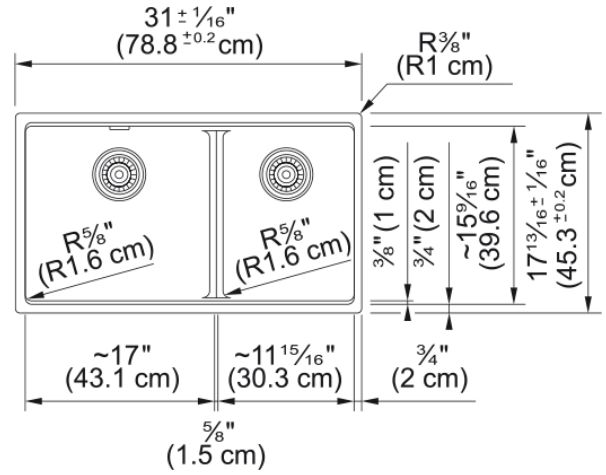

Maris Undermount Sink - MAG1601611LD-MBK | 125.0687.079

Technical Data

Aspect

Sink type	Sink
Type of material	Granite
Number of bowls	2
Color	Matte black
Surface finish	None

Product Dimensions

Exterior size: right to left	31.024
Exterior size: front to back	17.835
Large bowl size: right to left	16.945
Large bowl size: front to back	15.606
Large bowl: depth	9.492
Small bowl size: right to left	11.984
Small bowl size: front to back	15.606
Small bowl: depth	9.492

Installation

Minimum cabinet size	36"
----------------------	-----

Product specifications

Installation type	Undermount
Drain hole	3 1/2"
Position of drainer	No drainer

Product identification

Product brand	FRANKE
Product family	Maris
Collection	Maris
Certified by	IAPMO