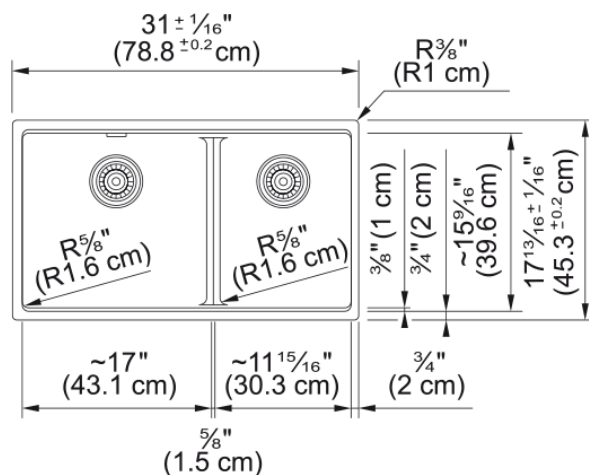

## Technical Data

### Product Dimensions

Exterior size: right to left	31.024
Exterior size: front to back	17.835
Large bowl size: right to left	16.945
Large bowl size: front to back	15.606
Large bowl: depth	9.492
Small bowl size: right to left	11.984
Small bowl size: front to back	15.606
Small bowl: depth	9.492

### Installation

Minimum cabinet size	33"
----------------------	-----

### Product specifications

Installation type	Undermount
Drain hole	3 1/2"
Position of drainer	No drainer