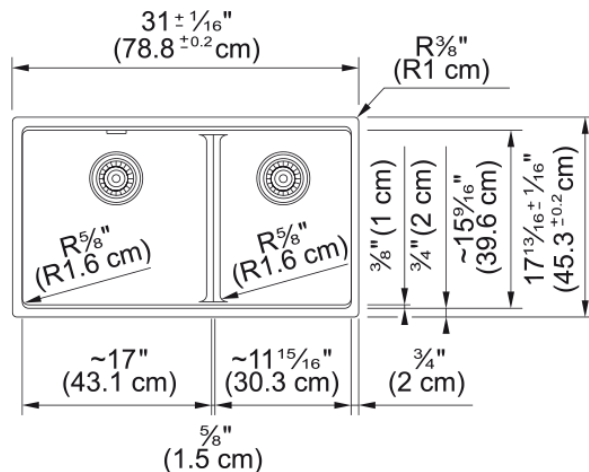

Maris Undermount Sink - MAG1601611LD-ONY | 125.0687.081

Technical Data

Aspect

Sink type	Sink
Type of material	Granite
Number of bowls	2
Color	Onyx
Surface finish	None

Product Dimensions

Exterior size: right to left	31.024
Exterior size: front to back	17.835
Large bowl size: right to left	16.945
Large bowl size: front to back	15.606
Large bowl: depth	9.492
Small bowl size: right to left	11.984
Small bowl size: front to back	15.606
Small bowl: depth	9.492

Installation

Minimum cabinet size	36"
----------------------	-----

Product specifications

Installation type	Undermount
Drain hole	3 1/2"
Position of drainer	No drainer

Product identification

Product brand	FRANKE
Product family	Maris
Collection	Maris
Certified by	IAPMO

Features

Drainers number	No drainer
-----------------	------------

Product reversibility	No
Faucet ledge	No
Strainer assembly included	No
Strainer assembly type	No waste kit
Overflow	No
Number of faucet holes	No faucet hole
Soap dispenser hole	No