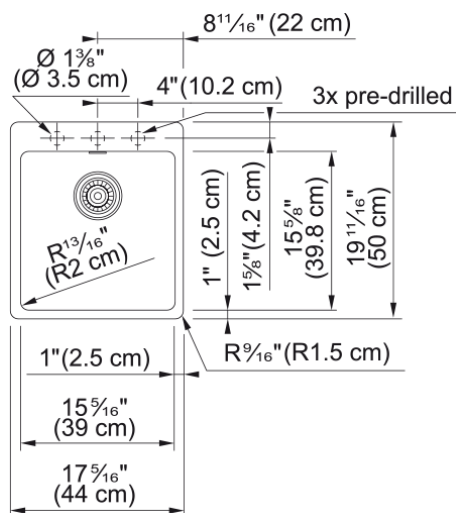

Maris Dual Mount Sink - MAG61015-SHG | 114.0687.063

Technical Data

Aspect

Sink type	Sink
Type of material	Granite
Number of bowls	1
Color	Stone grey
Surface finish	None

Product Dimensions

Exterior size: right to left	17.323
Exterior size: front to back	19.685
Large bowl size: right to left	15.354
Large bowl size: front to back	15.748
Large bowl: depth	7.874

Installation

Minimum cabinet size	21"
----------------------	-----

Product specifications

Installation type	Topmount / drop in
Installation type	Undermount
Drain hole	3 1/2"
Position of drainer	No drainer