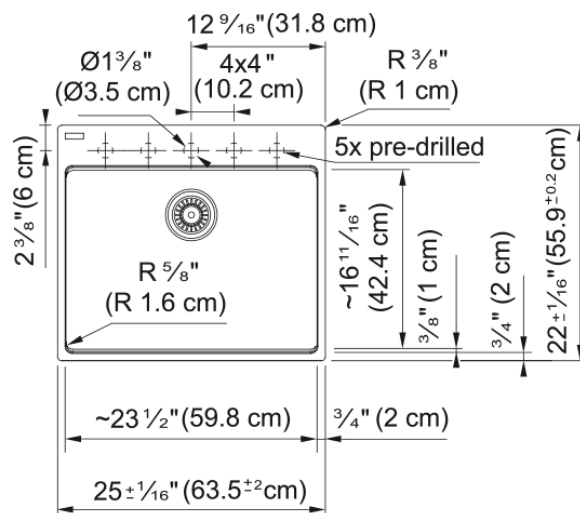

Maris Topmount Sink - MAG61023ADA-MBK | 114.0687.051

Technical Data

Aspect

Sink type	Sink
Type of material	Granite
Number of bowls	1
Color	Matte black
Finish	None

Product Dimensions

Exterior size: right to left	25
Exterior size: front to back	22.008
Large bowl size: right to left	23.465
Large bowl size: front to back	16.614
Large bowl: depth	5

Installation

Minimum cabinet size	27"
----------------------	-----

Product specifications

Installation type	Topmount / drop in
Drain hole	3 1/2"
Position of drainer	No drainer

Product identification

Product brand	FRANKE
Product family	Maris
Collection	Maris
Certified by	IAPMO

Features

Drainers number	No drainer
Product reversibility	No
Faucet ledge	Yes
Strainer assembly included	No

Features

Strainer assembly type	No waste kit
Overflow	No
Number of faucet holes	5 - pre-scored
Soap dispenser hole	No