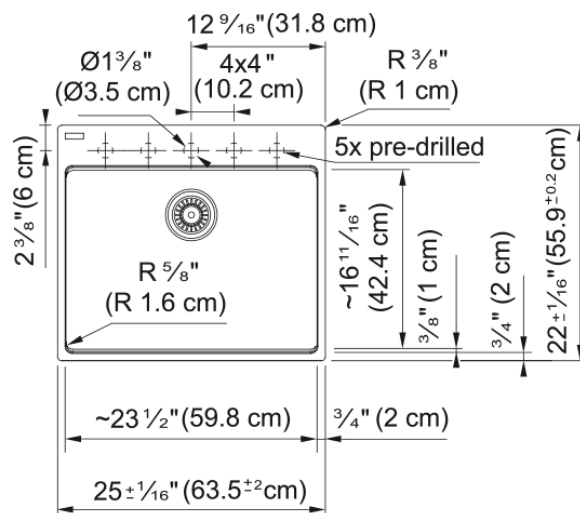

Maris Topmount Sink - MAG61023ADA-ONY | 114.0687.053

Technical Data

Aspect

Sink type	Sink
Type of material	Granite
Number of bowls	1
Color	Onyx
Finish	None

Product Dimensions

Exterior size: right to left	25
Exterior size: front to back	22.008
Large bowl size: right to left	23.465
Large bowl size: front to back	16.614
Large bowl: depth	5

Installation

Minimum cabinet size	27"
----------------------	-----

Product specifications

Installation type	Topmount / drop in
Drain hole	3 1/2"
Position of drainer	No drainer

Product identification

Product brand	FRANKE
Product family	Maris
Collection	Maris
Certified by	IAPMO

Features

Drainers number	No drainer
Product reversibility	No
Faucet ledge	Yes
Strainer assembly included	No

Features

Strainer assembly type	No waste kit
Overflow	No
Number of faucet holes	5 - pre-scored
Soap dispenser hole	No