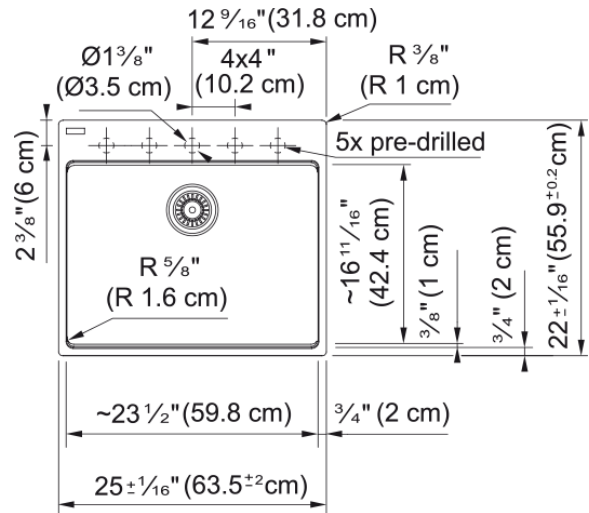

## Technical Data

### Product Dimensions

Exterior size: right to left	25
Exterior size: front to back	22.008
Large bowl size: right to left	23.465
Large bowl size: front to back	16.614
Large bowl: depth	5