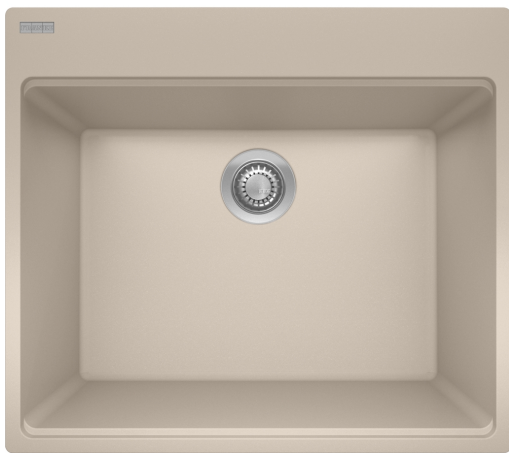

# Maris Laundry Sink- MAG61023L-CHA | 114.0637.877

### Aspect

Sink type	Sink
Type of material	Granite
Number of bowls	1
Color	Champagne
Finish	None