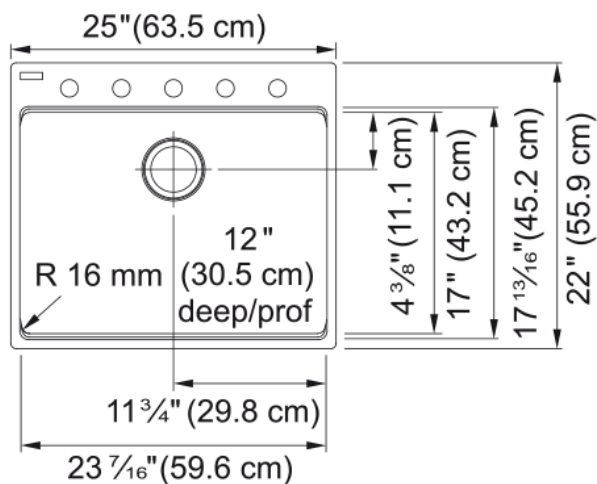

Maris Laundry Sink - MAG61023L-CHA-S | 114.0637.917

Technical Data

Aspect

Sink type	Sink
Type of material	Granite
Number of bowls	1
Color	Champagne
Surface finish	None

Product Dimensions

Exterior size: right to left	25
Exterior size: front to back	22
Large bowl size: right to left	23.465
Large bowl size: front to back	17.035
Large bowl: depth	12

Installation

Minimum cabinet size	27"
----------------------	-----

Product specifications

Installation type	Topmount / drop in
Installation type	Undermount
Drain hole	3 1/2"
Position of drainer	No drainer