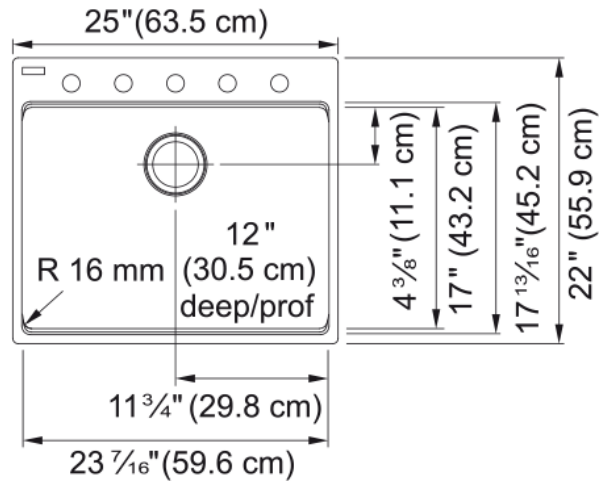

Maris Laundry Sink- MAG61023L-MBK | 114.0637.878

Technical Data

Aspect

Sink type	Sink
Type of material	Granite
Number of bowls	1
Color	Matte black
Finish	None

Product Dimensions

Exterior size: right to left	25
Exterior size: front to back	22
Large bowl size: right to left	23.465
Large bowl size: front to back	17.035
Large bowl: depth	12

Installation

Minimum cabinet size	27"
----------------------	-----

Product specifications

Installation type	Topmount / drop in
Drain hole	3 1/2"
Position of drainer	No drainer

Product identification

Product brand	FRANKE
Product family	Maris
Collection	Maris
Certified by	CUPC

Features

Drainers number	No drainer
Product reversibility	No
Faucet ledge	Yes
Strainer assembly included	No

Features

Strainer assembly type	No waste kit
Overflow	No
Number of faucet holes	5 - pre-scored
Soap dispenser hole	No