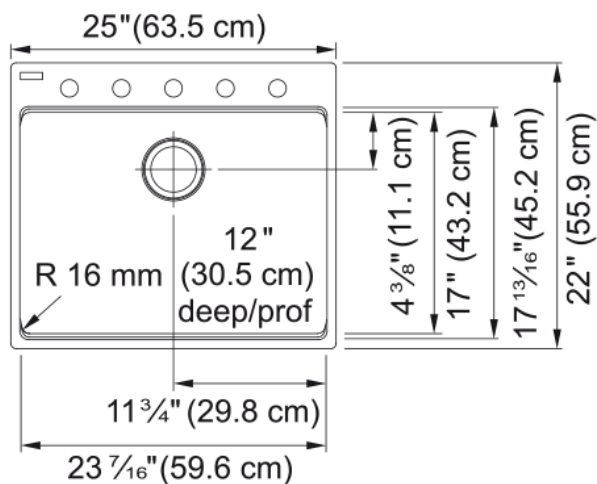

Maris Laundry Sink- MAG61023L-ONY. | 114.0637.872

Technical Data

Aspect

| | |
|------------------|---------|
| Sink type | Sink |
| Type of material | Granite |
| Number of bowls | 1 |
| Color | Onyx |
| Finish | None |

Product Dimensions

| | |
|--------------------------------|--------|
| Exterior size: right to left | 25 |
| Exterior size: front to back | 22 |
| Large bowl size: right to left | 23.465 |
| Large bowl size: front to back | 17.035 |
| Large bowl: depth | 12 |

Installation

| | |
|----------------------|-----|
| Minimum cabinet size | 27" |
|----------------------|-----|

Product specifications

| | |
|---------------------|--------------------|
| Installation type | Topmount / drop in |
| Drain hole | 3 1/2" |
| Position of drainer | No drainer |