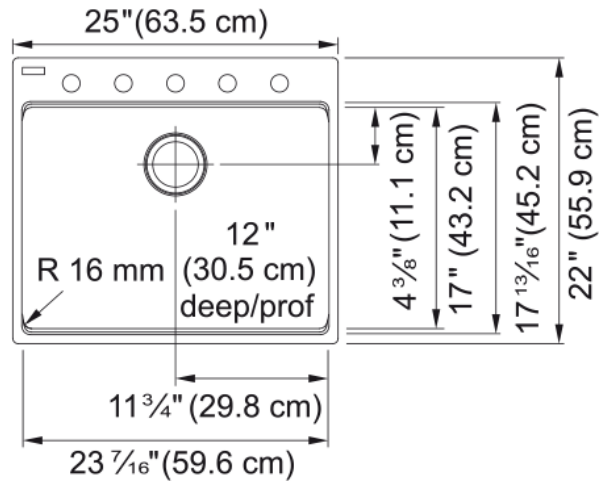

Maris Laundry Sink- MAG61023L-PWT | 114.0637.874

Technical Data

Aspect

Sink type	Sink
Type of material	Granite
Number of bowls	1
Color	Polar white
Finish	None

Product Dimensions

Exterior size: right to left	25
Exterior size: front to back	22
Large bowl size: right to left	23.465
Large bowl size: front to back	17.035
Large bowl: depth	12

Installation

Minimum cabinet size	27"
----------------------	-----

Product specifications

Installation type	Topmount / drop in
Drain hole	3 1/2"
Position of drainer	No drainer

Product identification

Product brand	FRANKE
Product family	Maris
Collection	Maris
Certified by	CUPC

Features

Drainers number	No drainer
Product reversibility	No
Faucet ledge	Yes
Strainer assembly included	No

Features

Strainer assembly type	No waste kit
Overflow	No
Number of faucet holes	5 - pre-scored
Soap dispenser hole	No