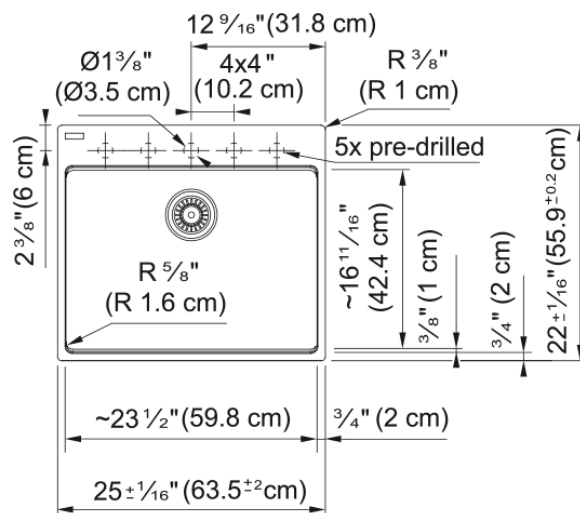

Maris Topmount Sink - MAG61023-ONY-S | 114.0687.186

Technical Data

Aspect

Sink type	Sink
Type of material	Granite
Number of bowls	1
Color	Onyx
Surface finish	None

Product Dimensions

Exterior size: right to left	25
Exterior size: front to back	22.008
Large bowl size: right to left	23.465
Large bowl size: front to back	16.614
Large bowl: depth	9.488

Installation

Minimum cabinet size	27"
----------------------	-----

Product specifications

Installation type	Topmount / drop in
Drain hole	3 1/2"
Position of drainer	No drainer

Product identification

Product brand	FRANKE
Product family	Maris
Collection	Maris
Certified by	IAPMO

Features

Drainers number	No drainer
Product reversibility	No
Faucet ledge	Yes
Strainer assembly included	Yes

Strainer assembly type	Manual
Overflow	No
Number of faucet holes	5 - pre-scored
Soap dispenser hole	No