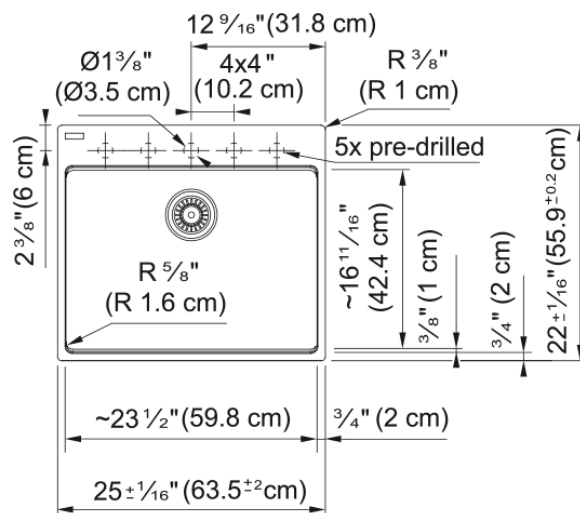

## Technical Data

### Product Dimensions

Exterior size: right to left	25
Exterior size: front to back	22.008
Large bowl size: right to left	23.465
Large bowl size: front to back	16.614
Large bowl: depth	9.488

### Product specifications

Installation type	Topmount / drop in
Drain hole	3 1/2"
Position of drainer	No drainer