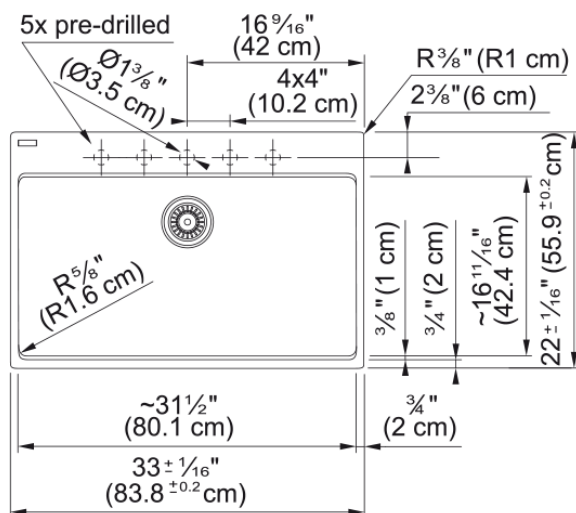

## Technical Data

### Product Dimensions

Exterior size: right to left	33
Exterior size: front to back	22.008
Large bowl size: right to left	31.457
Large bowl size: front to back	16.614
Large bowl: depth	9.488

### Installation

Minimum cabinet size	36"
----------------------	-----

### Product specifications

Installation type	Topmount / drop in
Drain hole	3 1/2"
Position of drainer	No drainer