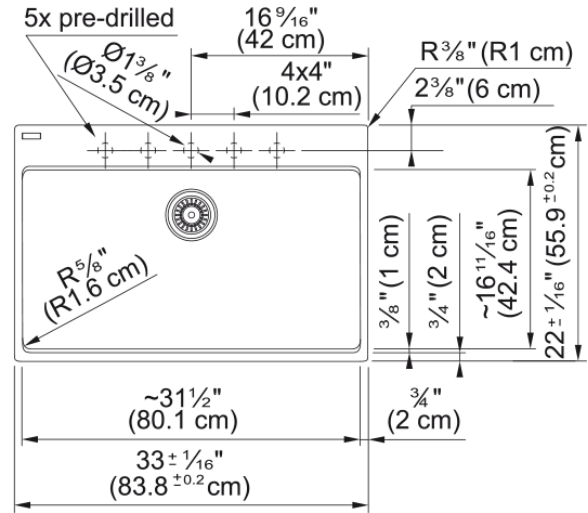

Maris Topmount Sink - MAG61031-MOC-S | 114.0687.115

Technical Data

Aspect

Sink type	Sink
Type of material	Granite
Number of bowls	1
Color	Mocha
Surface finish	None

Product Dimensions

Exterior size: right to left	33
Exterior size: front to back	22.008
Large bowl size: right to left	31.457
Large bowl size: front to back	16.614
Large bowl: depth	9.488

Installation

Minimum cabinet size	36"
----------------------	-----

Product specifications

Installation type	Topmount / drop in
Drain hole	3 1/2"
Position of drainer	No drainer

Product identification

Product brand	FRANKE
Product family	Maris
Collection	Maris
Certified by	IAPMO

Features

Drainers number	No drainer
Product reversibility	No
Faucet ledge	Yes
Strainer assembly included	Yes

Strainer assembly type	Manual
Overflow	No
Number of faucet holes	5 - pre-scored
Soap dispenser hole	No