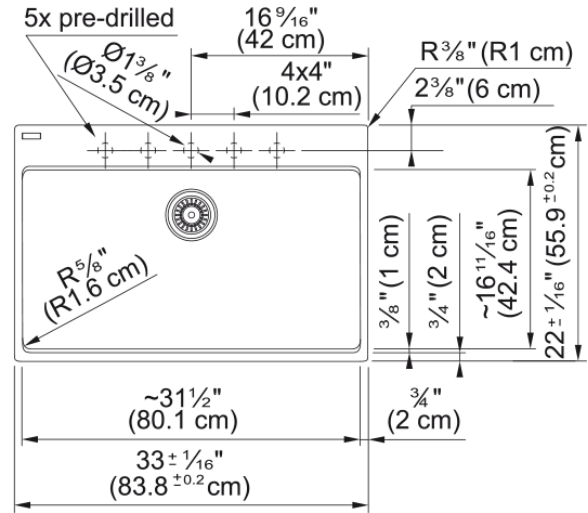

Maris Topmount Sink - MAG61031-ONY | 114.0686.983

Technical Data

Aspect

Sink type	Sink
Type of material	Granite
Number of bowls	1
Color	Onyx
Surface finish	None

Product Dimensions

Exterior size: right to left	33
Exterior size: front to back	22.008
Large bowl size: right to left	31.457
Large bowl size: front to back	16.614
Large bowl: depth	9.488

Installation

Minimum cabinet size	36"
----------------------	-----

Product specifications

Installation type	Topmount / drop in
Drain hole	3 1/2"
Position of drainer	No drainer

Product identification

Product brand	FRANKE
Product family	Maris
Collection	Maris
Certified by	IAPMO

Features

Drainers number	No drainer
Product reversibility	No
Faucet ledge	Yes
Strainer assembly included	No

Strainer assembly type	No waste kit
Overflow	No
Number of faucet holes	5 - pre-scored
Soap dispenser hole	No