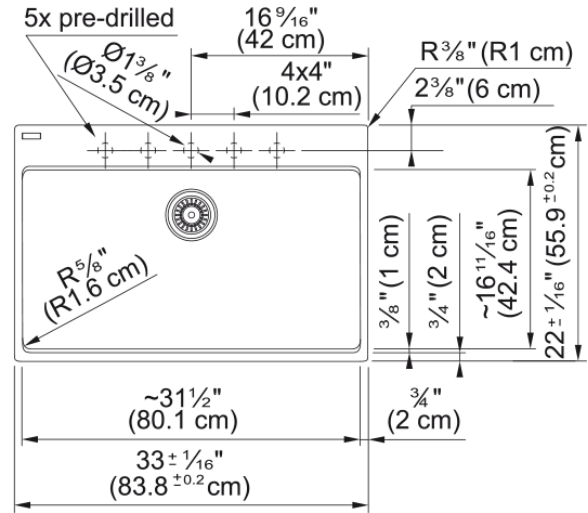

Maris Topmount Sink - MAG61031-ONY-S | 114.0687.116

Technical Data

Aspect

Sink type	Sink
Type of material	Granite
Number of bowls	1
Color	Onyx
Surface finish	None

Product Dimensions

Exterior size: right to left	33
Exterior size: front to back	22.008
Large bowl size: right to left	31.457
Large bowl size: front to back	16.614
Large bowl: depth	9.488

Installation

Minimum cabinet size	36"
----------------------	-----

Product specifications

Installation type	Topmount / drop in
Drain hole	3 1/2"
Position of drainer	No drainer

Product identification

Product brand	FRANKE
Product family	Maris
Collection	Maris
Certified by	IAPMO

Features

Drainers number	No drainer
Product reversibility	No
Faucet ledge	Yes
Strainer assembly included	Yes

Strainer assembly type	Manual
Overflow	No
Number of faucet holes	5 - pre-scored
Soap dispenser hole	No