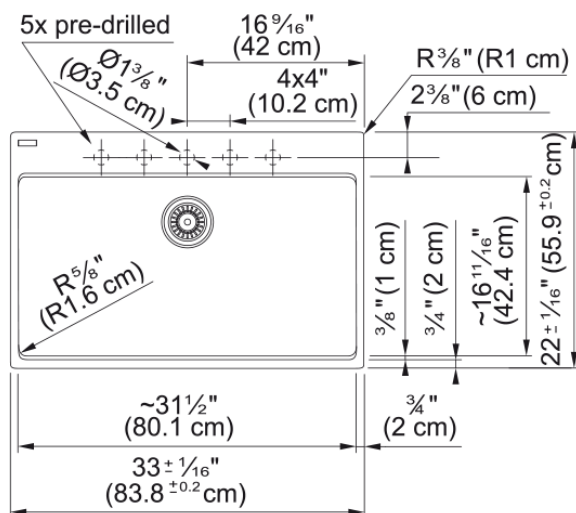

Maris Topmount Sink - MAG61031-PWT-S | 114.0687.118

Technical Data

Aspect

Sink type	Sink
Type of material	Granite
Number of bowls	1
Color	Polar white
Surface finish	None

Product Dimensions

Exterior size: right to left	33
Exterior size: front to back	22.008
Large bowl size: right to left	31.457
Large bowl size: front to back	16.614
Large bowl: depth	9.488

Installation

Minimum cabinet size	36"
----------------------	-----

Product specifications

Installation type	Topmount / drop in
Drain hole	3 1/2"
Position of drainer	No drainer

Product identification

Product brand	FRANKE
Product family	Maris
Collection	Maris
Certified by	IAPMO

Features

Drainers number	No drainer
Product reversibility	No
Faucet ledge	Yes
Strainer assembly included	Yes

Strainer assembly type	Manual
Overflow	No
Number of faucet holes	5 - pre-scored
Soap dispenser hole	No