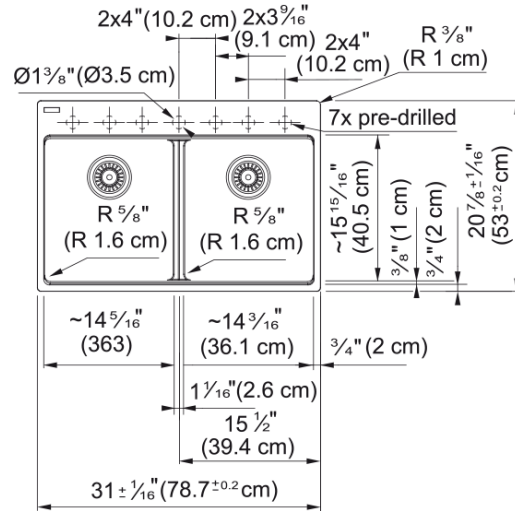

Maris Topmount Sink - MAG6201414-CHA-S | 114.0687.220

Technical Data

Aspect

Sink type	Sink
Type of material	Granite
Number of bowls	2
Color	Champagne
Surface finish	None

Product Dimensions

Exterior size: right to left	31
Exterior size: front to back	20.874
Large bowl size: right to left	14.252
Large bowl size: front to back	15.606
Large bowl: depth	9.492
Small bowl size: right to left	14.252
Small bowl size: front to back	15.606
Small bowl: depth	9.492

Installation

Minimum cabinet size	33"
----------------------	-----

Product specifications

Installation type	Topmount / drop in
Drain hole	3 1/2"
Position of drainer	No drainer

Product identification

Product brand	FRANKE
Product family	Maris
Collection	Maris
Certified by	IAPMO

Features

Drainers number	No drainer
-----------------	------------

Product reversibility	No
Faucet ledge	Yes
Strainer assembly included	Yes
Strainer assembly type	Manual
Overflow	No
Number of faucet holes	7 - pre-scored
Soap dispenser hole	No