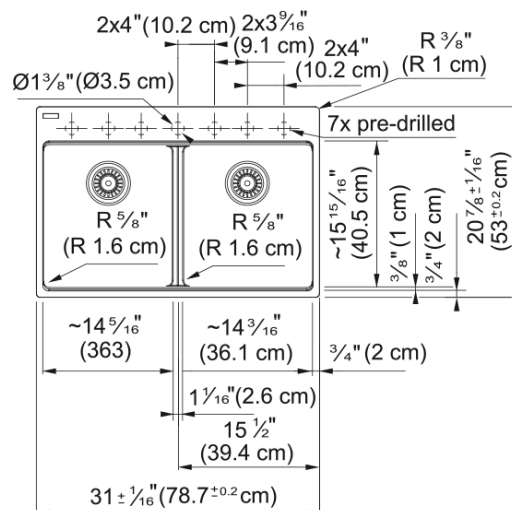

Maris Topmount Sink - MAG6201414-MOC | 114.0687.073

Technical Data

Aspect

Sink type	Sink
Type of material	Granite
Number of bowls	2
Color	Mocha
Surface finish	None

Product Dimensions

Exterior size: right to left	31
Exterior size: front to back	20.874
Large bowl size: right to left	14.252
Large bowl size: front to back	15.606
Large bowl: depth	9.492
Small bowl size: right to left	14.252
Small bowl size: front to back	15.606
Small bowl: depth	9.492

Installation

Minimum cabinet size	33"
----------------------	-----

Product specifications

Installation type	Topmount / drop in
Drain hole	3 1/2"
Position of drainer	No drainer

Product identification

Product brand	FRANKE
Product family	Maris
Collection	Maris
Certified by	IAPMO