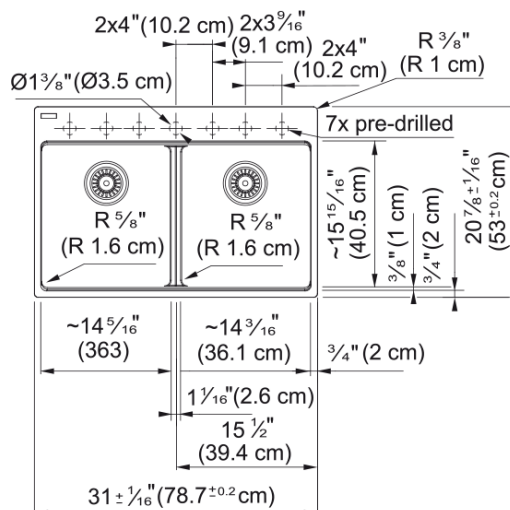

Maris Topmount Sink - MAG6201414-ONY | 114.0687.074

Technical Data

Aspect

Sink type	Sink
Type of material	Granite
Number of bowls	2
Color	Onyx
Surface finish	None

Product Dimensions

Exterior size: right to left	31
Exterior size: front to back	20.874
Large bowl size: right to left	14.252
Large bowl size: front to back	15.606
Large bowl: depth	9.492
Small bowl size: right to left	14.252
Small bowl size: front to back	15.606
Small bowl: depth	9.492

Installation

Minimum cabinet size	33"
----------------------	-----

Product specifications

Installation type	Topmount / drop in
Drain hole	3 1/2"
Position of drainer	No drainer

Product identification

Product brand	FRANKE
Product family	Maris
Collection	Maris
Certified by	IAPMO