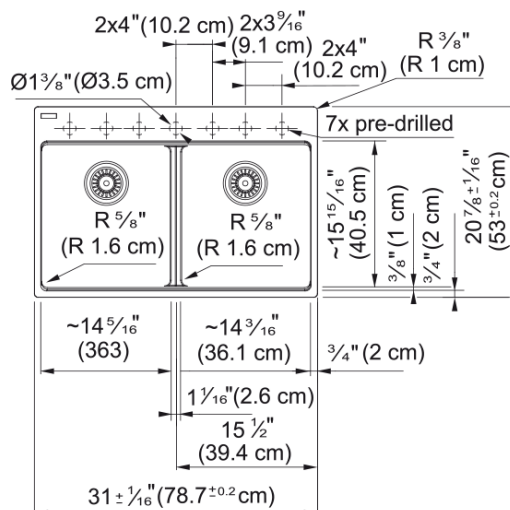

Maris Topmount Sink - MAG6201414-ONY-S | 114.0687.223

Technical Data

Aspect

Sink type	Sink
Type of material	Granite
Number of bowls	2
Color	Onyx
Surface finish	None

Product Dimensions

Exterior size: right to left	31
Exterior size: front to back	20.874
Large bowl size: right to left	14.252
Large bowl size: front to back	15.606
Large bowl: depth	9.492
Small bowl size: right to left	14.252
Small bowl size: front to back	15.606
Small bowl: depth	9.492

Installation

Minimum cabinet size	33"
----------------------	-----

Product specifications

Installation type	Topmount / drop in
Drain hole	3 1/2"
Position of drainer	No drainer

Product identification

Product brand	FRANKE
Product family	Maris
Collection	Maris
Certified by	IAPMO

Features

Drainers number	No drainer
-----------------	------------

Product reversibility	No
Faucet ledge	Yes
Strainer assembly included	Yes
Strainer assembly type	Manual
Overflow	No
Number of faucet holes	7 - pre-scored
Soap dispenser hole	No