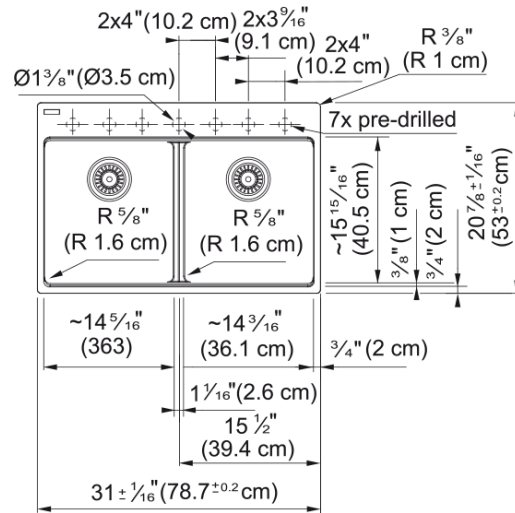

Maris Topmount Sink - MAG6201414-PWT-S | 114.0687.225

Technical Data

Aspect

Sink type	Sink
Type of material	Granite
Number of bowls	2
Color	Polar white
Surface finish	None

Product Dimensions

Exterior size: right to left	31
Exterior size: front to back	20.874
Large bowl size: right to left	14.252
Large bowl size: front to back	15.606
Large bowl: depth	9.492
Small bowl size: right to left	14.252
Small bowl size: front to back	15.606
Small bowl: depth	9.492

Installation

Minimum cabinet size	33"
----------------------	-----

Product specifications

Installation type	Topmount / drop in
Drain hole	3 1/2"
Position of drainer	No drainer

Product identification

Product brand	FRANKE
Product family	Maris
Collection	Maris
Certified by	IAPMO

Features

Drainers number	No drainer
-----------------	------------

Product reversibility	No
Faucet ledge	Yes
Strainer assembly included	Yes
Strainer assembly type	Manual
Overflow	No
Number of faucet holes	7 - pre-scored
Soap dispenser hole	No