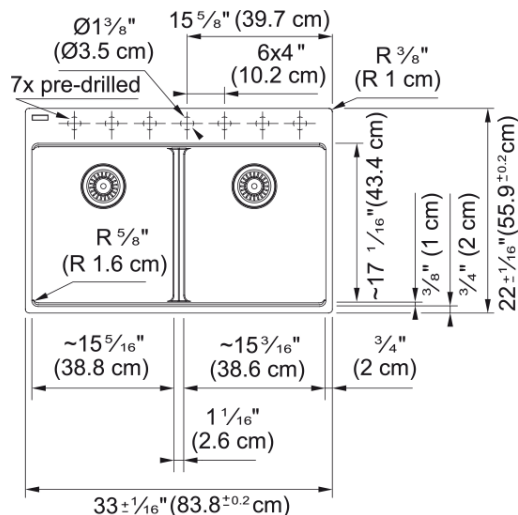

Maris Topmount Sink - MAG6201515-PWT | 114.0686.999

Technical Data

Aspect

Sink type	Sink
Type of material	Granite
Number of bowls	2
Color	Polar white
Surface finish	None

Product Dimensions

Exterior size: right to left	32.992
Exterior size: front to back	22.008
Large bowl size: right to left	15.252
Large bowl size: front to back	16.732
Large bowl: depth	9.488
Small bowl size: right to left	15.252
Small bowl size: front to back	16.732
Small bowl: depth	9.488

Installation

Minimum cabinet size	36"
----------------------	-----

Product specifications

Installation type	Topmount / drop in
Drain hole	3 1/2"
Position of drainer	No drainer

Product identification

Product brand	FRANKE
Product family	Maris
Collection	Maris
Certified by	IAPMO

Features

Drainers number	No drainer
-----------------	------------

Product reversibility	No
Faucet ledge	Yes
Strainer assembly included	No
Strainer assembly type	No waste kit
Overflow	No
Number of faucet holes	7 - pre-scored
Soap dispenser hole	No