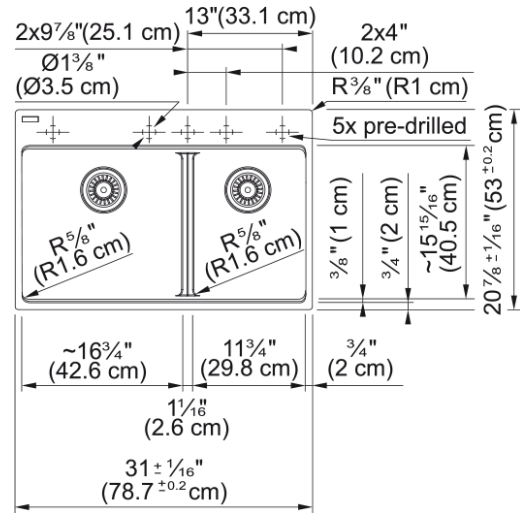

Maris Topmount Sink - MAG6601611LD-MBK-S | 114.0687.235

Technical Data

Aspect

Sink type	Sink
Type of material	Granite
Number of bowls	2
Color	Matte black
Surface finish	None

Product Dimensions

Exterior size: right to left	30.984
Exterior size: front to back	20.866
Large bowl size: right to left	16.945
Large bowl size: front to back	15.606
Large bowl: depth	9.492
Small bowl size: right to left	11.984
Small bowl size: front to back	15.606
Small bowl: depth	9.492

Installation

Minimum cabinet size	33"
----------------------	-----

Product specifications

Installation type	Topmount / drop in
Drain hole	3 1/2"
Position of drainer	No drainer

Product identification

Product brand	FRANKE
Product family	Maris
Collection	Maris
Certified by	IAPMO

Features

Drainers number	No drainer
-----------------	------------

Product reversibility	No
Faucet ledge	Yes
Strainer assembly included	Yes
Strainer assembly type	Manual
Overflow	No
Number of faucet holes	5 - pre-scored
Soap dispenser hole	No