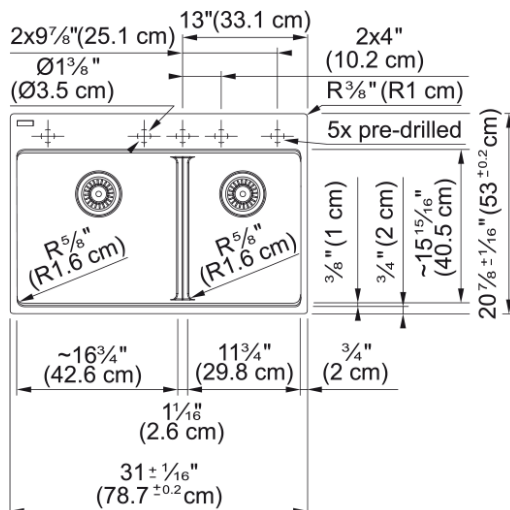

Maris Topmount Sink - MAG6601611LD-MOC | 114.0687.087

Technical Data

Aspect

Sink type	Sink
Type of material	Granite
Number of bowls	2
Color	Mocha
Surface finish	None

Product Dimensions

Exterior size: right to left	30.984
Exterior size: front to back	20.866
Large bowl size: right to left	16.945
Large bowl size: front to back	15.606
Large bowl: depth	9.492
Small bowl size: right to left	11.984
Small bowl size: front to back	15.606
Small bowl: depth	9.492

Installation

Minimum cabinet size	33"
----------------------	-----

Product specifications

Installation type	Topmount / drop in
Drain hole	3 1/2"
Position of drainer	No drainer

Product identification

Product brand	FRANKE
Product family	Maris
Collection	Maris
Certified by	IAPMO

Features

Drainers number	No drainer
-----------------	------------

Product reversibility	No
Faucet ledge	Yes
Strainer assembly included	No
Strainer assembly type	No waste kit
Overflow	No
Number of faucet holes	5 - pre-scored
Soap dispenser hole	No