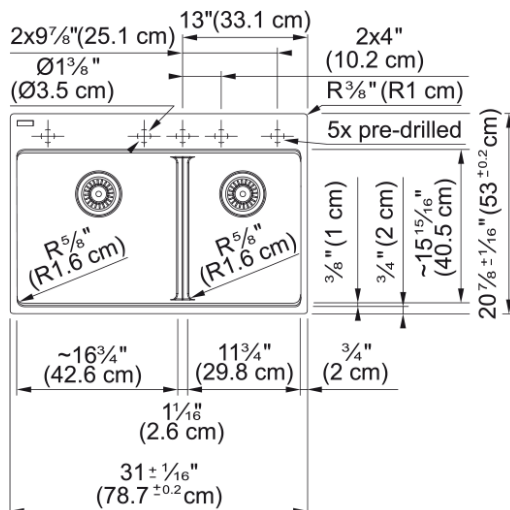

Maris Topmount Sink - MAG6601611LD-ONY | 114.0687.088

Technical Data

Aspect

Sink type	Sink
Type of material	Granite
Number of bowls	2
Color	Onyx
Surface finish	None

Product Dimensions

Exterior size: right to left	30.984
Exterior size: front to back	20.866
Large bowl size: right to left	16.945
Large bowl size: front to back	15.606
Large bowl: depth	9.492
Small bowl size: right to left	11.984
Small bowl size: front to back	15.606
Small bowl: depth	9.492

Installation

Minimum cabinet size	33"
----------------------	-----

Product specifications

Installation type	Topmount / drop in
Drain hole	3 1/2"
Position of drainer	No drainer

Product identification

Product brand	FRANKE
Product family	Maris
Collection	Maris
Certified by	IAPMO

Features

Drainers number	No drainer
-----------------	------------

Product reversibility	No
Faucet ledge	Yes
Strainer assembly included	No
Strainer assembly type	No waste kit
Overflow	No
Number of faucet holes	5 - pre-scored
Soap dispenser hole	No