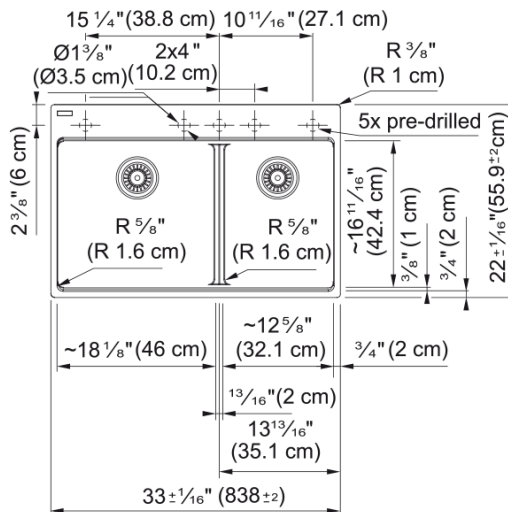

Maris Topmount Sink - MAG6601812LD-CHA | 114.0687.008

Technical Data

Aspect

Sink type	Sink
Type of material	Granite
Number of bowls	2
Color	Champagne
Surface finish	None

Product Dimensions

Exterior size: right to left	32.992
Exterior size: front to back	22.008
Large bowl size: right to left	18.15
Large bowl size: front to back	16.614
Large bowl: depth	9.488
Small bowl size: right to left	12.756
Small bowl size: front to back	16.614
Small bowl: depth	9.488

Installation

Minimum cabinet size	33"
----------------------	-----

Product specifications

Installation type	Topmount / drop in
Drain hole	3 1/2"
Position of drainer	No drainer

Product identification

Product brand	FRANKE
Product family	Maris
Collection	Maris
Certified by	IAPMO

Features

Drainers number	No drainer
-----------------	------------

Product reversibility	No
Faucet ledge	Yes
Strainer assembly included	No
Strainer assembly type	No waste kit
Overflow	No
Number of faucet holes	5 - pre-scored
Soap dispenser hole	No