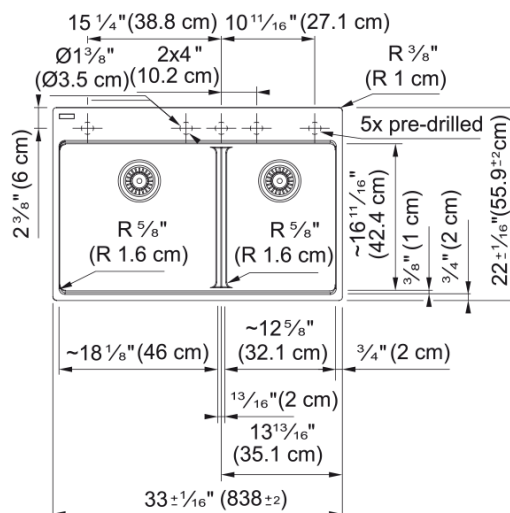

Maris Topmount Sink - MAG6601812LD-CHA-S | 114.0687.148

Technical Data

Aspect

Sink type	Sink
Type of material	Granite
Number of bowls	2
Color	Champagne
Surface finish	None

Product Dimensions

Exterior size: right to left	32.992
Exterior size: front to back	22.008
Large bowl size: right to left	18.15
Large bowl size: front to back	16.614
Large bowl: depth	9.488
Small bowl size: right to left	12.756
Small bowl size: front to back	16.614
Small bowl: depth	9.488

Installation

Minimum cabinet size	36"
----------------------	-----

Product specifications

Installation type	Topmount / drop in
Drain hole	3 1/2"
Position of drainer	No drainer

Product identification

Product brand	FRANKE
Product family	Maris
Collection	Maris
Certified by	IAPMO

Features

Drainers number	No drainer
-----------------	------------

Product reversibility	No
Faucet ledge	Yes
Strainer assembly included	Yes
Strainer assembly type	Manual
Overflow	No
Number of faucet holes	5 - pre-scored
Soap dispenser hole	No