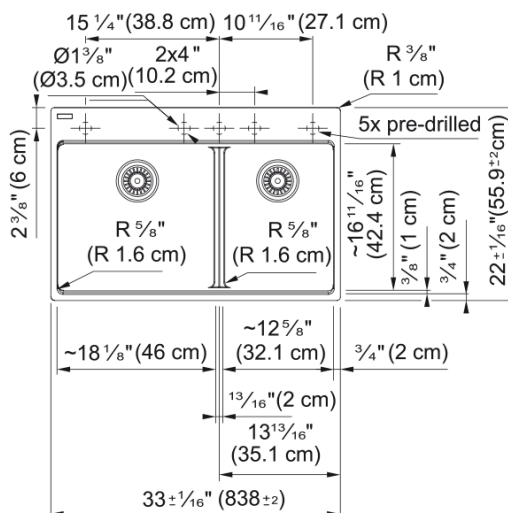

Maris Topmount Sink - MAG6601812LD-MBK-S | 114.0687.149

Technical Data

Aspect

Sink type	Sink
Type of material	Granite
Number of bowls	2
Color	Matte black
Surface finish	None

Product Dimensions

Exterior size: right to left	32.992
Exterior size: front to back	22.008
Large bowl size: right to left	18.15
Large bowl size: front to back	16.614
Large bowl: depth	9.488
Small bowl size: right to left	12.756
Small bowl size: front to back	16.614
Small bowl: depth	9.488

Installation

Minimum cabinet size	36"
----------------------	-----

Product specifications

Installation type	Topmount / drop in
Drain hole	3 1/2"
Position of drainer	No drainer

Product identification

Product brand	FRANKE
Product family	Maris
Collection	Maris
Certified by	IAPMO

Features

Drainers number	No drainer
-----------------	------------

Product reversibility	No
Faucet ledge	Yes
Strainer assembly included	Yes
Strainer assembly type	Manual
Overflow	No
Number of faucet holes	5 - pre-scored
Soap dispenser hole	No