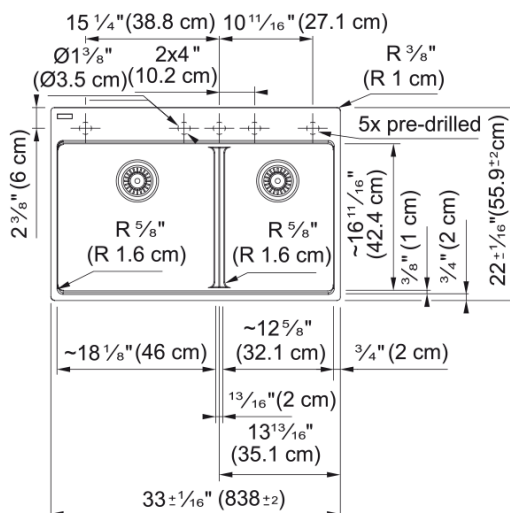

Maris Topmount Sink - MAG6601812LD-MOC-S | 114.0687.150

Technical Data

Aspect

Sink type	Sink
Type of material	Granite
Number of bowls	2
Color	Mocha
Surface finish	None

Product Dimensions

Exterior size: right to left	32.992
Exterior size: front to back	22.008
Large bowl size: right to left	18.15
Large bowl size: front to back	16.614
Large bowl: depth	9.488
Small bowl size: right to left	12.756
Small bowl size: front to back	16.614
Small bowl: depth	9.488

Installation

Minimum cabinet size	36"
----------------------	-----

Product specifications

Installation type	Topmount / drop in
Drain hole	3 1/2"
Position of drainer	No drainer

Product identification

Product brand	FRANKE
Product family	Maris
Collection	Maris
Certified by	IAPMO

Features

Drainers number	No drainer
-----------------	------------

Product reversibility	No
Faucet ledge	Yes
Strainer assembly included	Yes
Strainer assembly type	Manual
Overflow	No
Number of faucet holes	5 - pre-scored
Soap dispenser hole	No