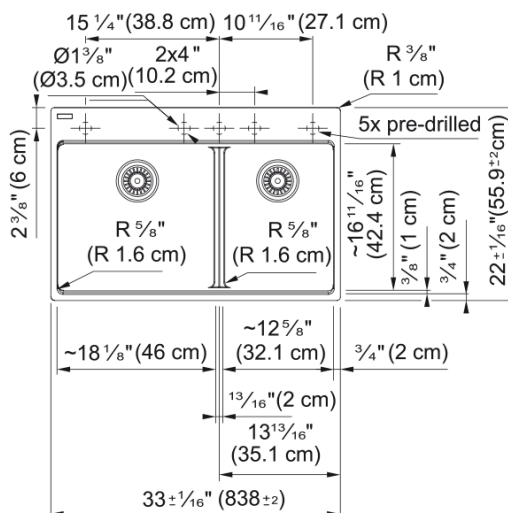

Maris Topmount Sink - MAG6601812LD-ONY | 114.0687.011

Technical Data

Aspect

Sink type	Sink
Type of material	Granite
Number of bowls	2
Color	Onyx
Surface finish	None

Product Dimensions

Exterior size: right to left	32.992
Exterior size: front to back	22.008
Large bowl size: right to left	18.15
Large bowl size: front to back	16.614
Large bowl: depth	9.488
Small bowl size: right to left	12.756
Small bowl size: front to back	16.614
Small bowl: depth	9.488

Installation

Minimum cabinet size	33"
----------------------	-----

Product specifications

Installation type	Topmount / drop in
Drain hole	3 1/2"
Position of drainer	No drainer

Product identification

Product brand	FRANKE
Product family	Maris
Collection	Maris
Certified by	IAPMO

Features

Drainers number	No drainer
-----------------	------------

Product reversibility	No
Faucet ledge	Yes
Strainer assembly included	No
Strainer assembly type	No waste kit
Overflow	No
Number of faucet holes	5 - pre-scored
Soap dispenser hole	No