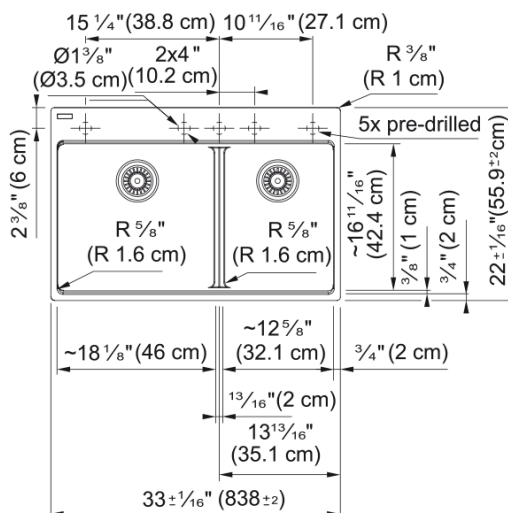

Maris Topmount Sink - MAG6601812LD-PWT | 114.0687.013

Technical Data

Aspect

Sink type	Sink
Type of material	Granite
Number of bowls	2
Color	Polar white
Surface finish	None

Product Dimensions

Exterior size: right to left	32.992
Exterior size: front to back	22.008
Large bowl size: right to left	18.15
Large bowl size: front to back	16.614
Large bowl: depth	9.488
Small bowl size: right to left	12.756
Small bowl size: front to back	16.614
Small bowl: depth	9.488

Installation

Minimum cabinet size	33"
----------------------	-----

Product specifications

Installation type	Topmount / drop in
Drain hole	3 1/2"
Position of drainer	No drainer

Product identification

Product brand	FRANKE
Product family	Maris
Collection	Maris
Certified by	IAPMO

Features

Drainers number	No drainer
-----------------	------------

Product reversibility	No
Faucet ledge	Yes
Strainer assembly included	No
Strainer assembly type	No waste kit
Overflow	No
Number of faucet holes	5 - pre-scored
Soap dispenser hole	No