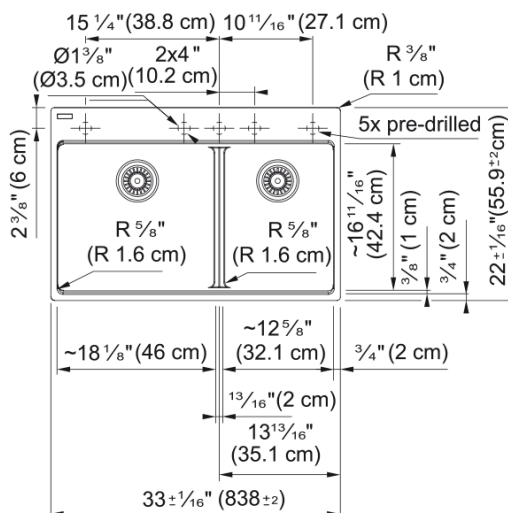

Maris Topmount Sink - MAG6601812LD-PWT-S | 114.0687.153

Technical Data

Aspect

Sink type	Sink
Type of material	Granite
Number of bowls	2
Color	Polar white
Surface finish	None

Product Dimensions

Exterior size: right to left	32.992
Exterior size: front to back	22.008
Large bowl size: right to left	18.15
Large bowl size: front to back	16.614
Large bowl: depth	9.488
Small bowl size: right to left	12.756
Small bowl size: front to back	16.614
Small bowl: depth	9.488

Installation

Minimum cabinet size	36"
----------------------	-----

Product specifications

Installation type	Topmount / drop in
Drain hole	3 1/2"
Position of drainer	No drainer

Product identification

Product brand	FRANKE
Product family	Maris
Collection	Maris
Certified by	IAPMO

Features

Drainers number	No drainer
-----------------	------------

Product reversibility	No
Faucet ledge	Yes
Strainer assembly included	Yes
Strainer assembly type	Manual
Overflow	No
Number of faucet holes	5 - pre-scored
Soap dispenser hole	No