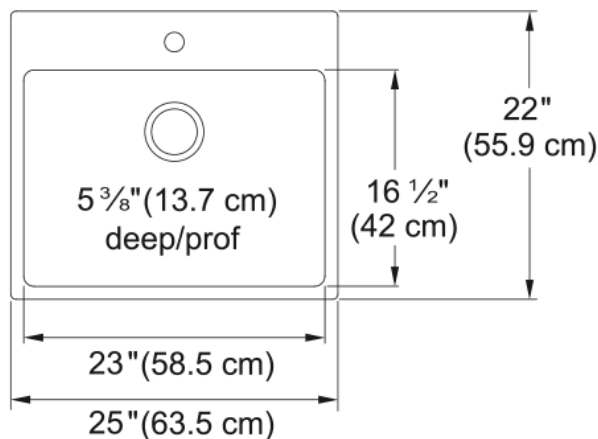

### Technical Data

#### Product Dimensions

Exterior size: right to left	25
Exterior size: front to back	22.008
Large bowl size: right to left	23.031
Large bowl size: front to back	16.535
Large bowl: depth	5.5

#### Installation

Minimum cabinet size	27"
----------------------	-----