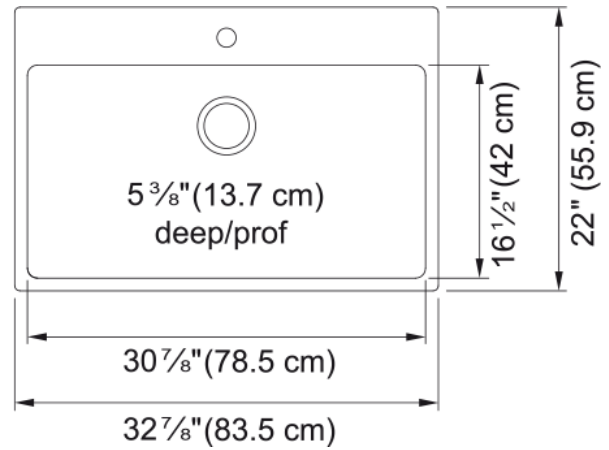

Brookmore ADA Sink - BSL2233-ADA-1N | 101.0689.856

Technical Data

Aspect

Sink type	Sink
Type of material	Stainless steel
Number of bowls	1
Color	Steel
Surface finish	Pearl

Product Dimensions

Exterior size: right to left	32.874
Exterior size: front to back	22.008
Large bowl size: right to left	30.906
Large bowl size: front to back	16.535
Large bowl: depth	5.5

Installation

Minimum cabinet size	36"
----------------------	-----

Product specifications

Installation type	Topmount / drop in
Drain hole	3 1/2"
Position of drainer	No drainer

Product identification

Product brand	Kindred
Collection	Brookmore
Certified by	IAPMO