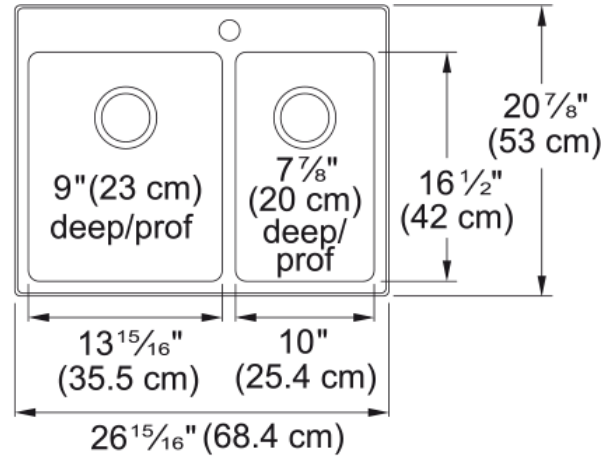

Brookmore Drop In Sink - BCL2127R-9-1N | 101.0636.943

Technical Data

Aspect

Sink type	Sink
Type of material	Stainless steel
Number of bowls	1,5
Color	Steel
Surface finish	Pearl

Product Dimensions

Exterior size: right to left	26.929
Exterior size: front to back	20.866
Large bowl size: right to left	14.016
Large bowl size: front to back	16.535
Large bowl: depth	9.055
Small bowl size: right to left	10
Small bowl size: front to back	16.535
Small bowl: depth	7.874

Installation

Minimum cabinet size	30"
----------------------	-----

Product specifications

Installation type	Topmount / drop in
Drain hole	3 1/2"
Position of drainer	No drainer

Product identification

Product brand	Kindred
Collection	Brookmore
Certified by	IAPMO