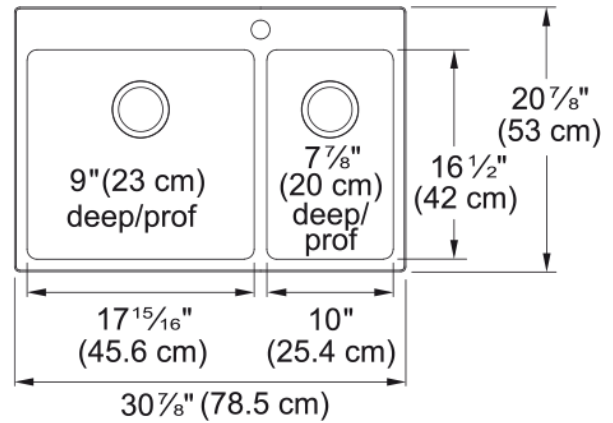

## Brookmore Drop In Sink - BCL2131R-9-1N | 101.0636.949

### Technical Data

#### Product Dimensions

Exterior size: right to left	30.906
Exterior size: front to back	20.866
Large bowl size: right to left	17.953
Large bowl size: front to back	16.535
Large bowl: depth	9.055
Small bowl size: right to left	10
Small bowl size: front to back	16.535
Small bowl: depth	7.874

#### Installation

Minimum cabinet size	33"
----------------------	-----