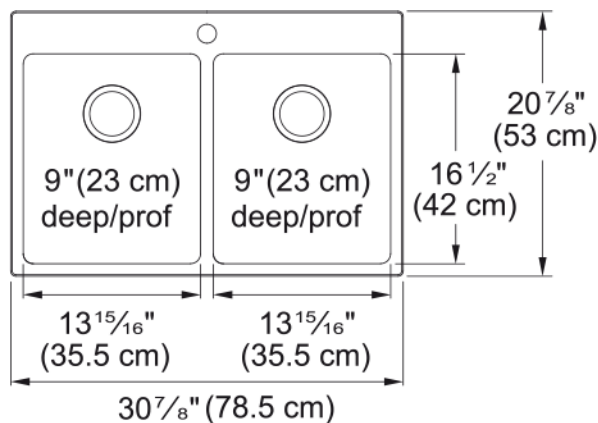

Brookmore Drop In Sink - BDL2131-9-1N | 101.0636.962

Technical Data

Aspect

Sink type	Sink
Type of material	Stainless steel
Number of bowls	2
Color	Steel
Surface finish	Pearl

Product Dimensions

Exterior size: right to left	30.906
Exterior size: front to back	20.866
Large bowl size: right to left	14.016
Large bowl size: front to back	16.535
Large bowl: depth	9.055
Small bowl size: right to left	14.016
Small bowl size: front to back	16.535
Small bowl: depth	9.055

Installation

Minimum cabinet size	33"
----------------------	-----

Product specifications

Installation type	Topmount / drop in
Drain hole	3 1/2"
Position of drainer	No drainer

Product identification

Product brand	Kindred
Collection	Brookmore
Certified by	IAPMO