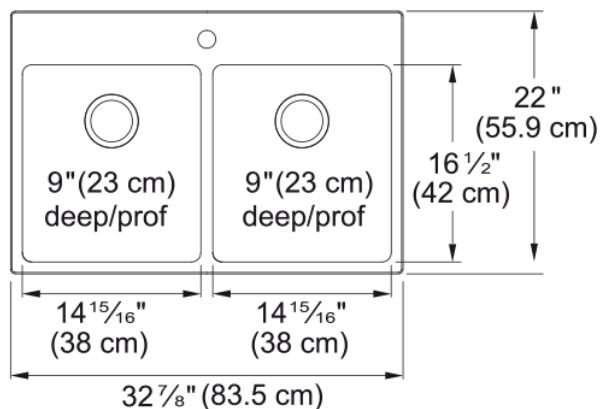

Brookmore Drop In Sink - BDL2233-9-1N | 101.0637.022

Technical Data

Aspect

Sink type	Sink
Type of material	Stainless steel
Number of bowls	2
Color	Steel
Surface finish	Pearl

Product Dimensions

Exterior size: right to left	32.874
Exterior size: front to back	22.008
Large bowl size: right to left	14.961
Large bowl size: front to back	16.535
Large bowl: depth	9.055
Small bowl size: right to left	14.961
Small bowl size: front to back	16.535
Small bowl: depth	9.055

Installation

Minimum cabinet size	36"
----------------------	-----

Product specifications

Installation type	Topmount / drop in
Drain hole	3 1/2"
Position of drainer	No drainer

Product identification

Product brand	Kindred
Collection	Brookmore
Certified by	IAPMO