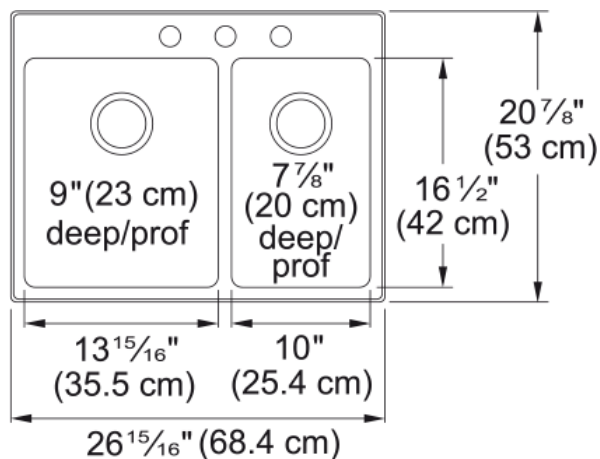

### Technical Data

#### Product Dimensions

Exterior size: right to left	26.929
Exterior size: front to back	20.866
Large bowl size: right to left	14.016
Large bowl size: front to back	16.535
Large bowl: depth	9.055
Small bowl size: right to left	10
Small bowl size: front to back	16.535
Small bowl: depth	7.874

#### Installation

Minimum cabinet size	30"
----------------------	-----