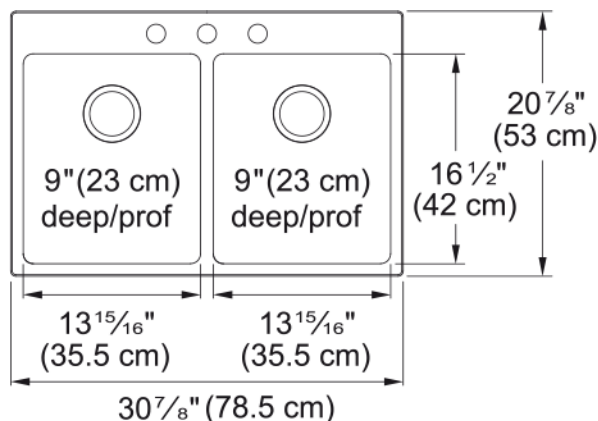

## Brookmore Drop In Sink - BDL2131-9-3N | 101.0636.964

### Technical Data

#### Product Dimensions

Exterior size: right to left	30.906
Exterior size: front to back	20.866
Large bowl size: right to left	14.016
Large bowl size: front to back	16.535
Large bowl: depth	9.055
Small bowl size: right to left	14.016
Small bowl size: front to back	16.535
Small bowl: depth	9.055

#### Installation

Minimum cabinet size	33"
----------------------	-----