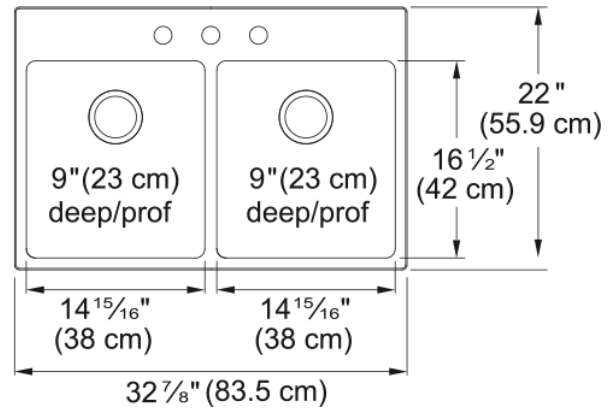

Brookmore Drop In Sink - BDL2233-9-3N | 101.0637.023

Technical Data

Aspect

Sink type	Sink
Type of material	Stainless steel
Number of bowls	2
Color	Steel
Surface finish	Pearl

Product Dimensions

Exterior size: right to left	32.874
Exterior size: front to back	22.008
Large bowl size: right to left	14.961
Large bowl size: front to back	16.535
Large bowl: depth	9.055
Small bowl size: right to left	14.961
Small bowl size: front to back	16.535
Small bowl: depth	9.055

Installation

Minimum cabinet size	36"
----------------------	-----

Product specifications

Installation type	Topmount / drop in
Drain hole	3 1/2"
Position of drainer	No drainer

Product identification

Product brand	Kindred
Collection	Brookmore
Certified by	IAPMO