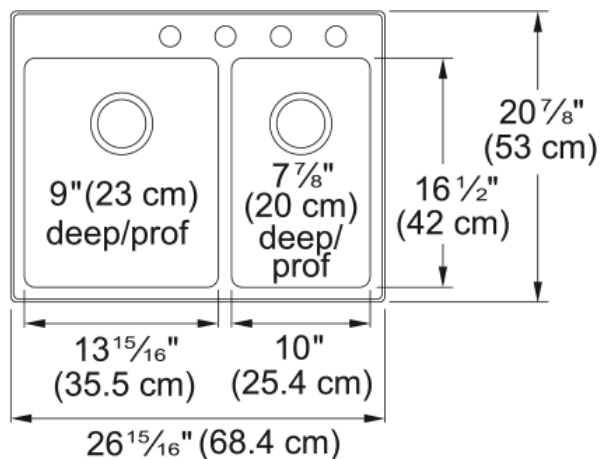

Brookmore Drop In Sink - BCL2127R-9-4N | 101.0636.947

Technical Data

Aspect

Sink type	Sink
Type of material	Stainless steel
Number of bowls	1,5
Color	Steel
Surface finish	Pearl

Product Dimensions

Exterior size: right to left	26.929
Exterior size: front to back	20.866
Large bowl size: right to left	14.016
Large bowl size: front to back	16.535
Large bowl: depth	9.055
Small bowl size: right to left	10
Small bowl size: front to back	16.535
Small bowl: depth	7.874

Installation

Minimum cabinet size	30"
----------------------	-----

Product specifications

Installation type	Topmount / drop in
Drain hole	3 1/2"
Position of drainer	No drainer

Product identification

Product brand	Kindred
Collection	Brookmore
Certified by	IAPMO

Features

Drainers number	No drainer
Product reversibility	No

Faucet ledge	Yes
Strainer assembly included	No
Strainer assembly type	No waste kit
Overflow	No
Number of faucet holes	4
Soap dispenser hole	No