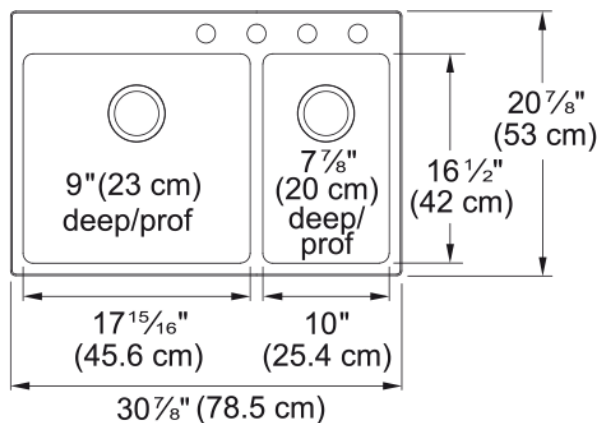

Brookmore Drop In Sink - BCL2131R-9-4N | 101.0636.953

Technical Data

Aspect

Sink type	Sink
Type of material	Stainless steel
Number of bowls	1,5
Color	Steel
Surface finish	Pearl

Product Dimensions

Exterior size: right to left	30.906
Exterior size: front to back	20.866
Large bowl size: right to left	17.953
Large bowl size: front to back	16.535
Large bowl: depth	9.055
Small bowl size: right to left	10
Small bowl size: front to back	16.535
Small bowl: depth	7.874

Installation

Minimum cabinet size	33"
----------------------	-----

Product specifications

Installation type	Topmount / drop in
Drain hole	3 1/2"
Position of drainer	No drainer

Product identification

Product brand	Kindred
Collection	Brookmore
Certified by	IAPMO

Features

Drainers number	No drainer
Product reversibility	No

Faucet ledge	Yes
Strainer assembly included	No
Strainer assembly type	No waste kit
Overflow	No
Number of faucet holes	4
Soap dispenser hole	No